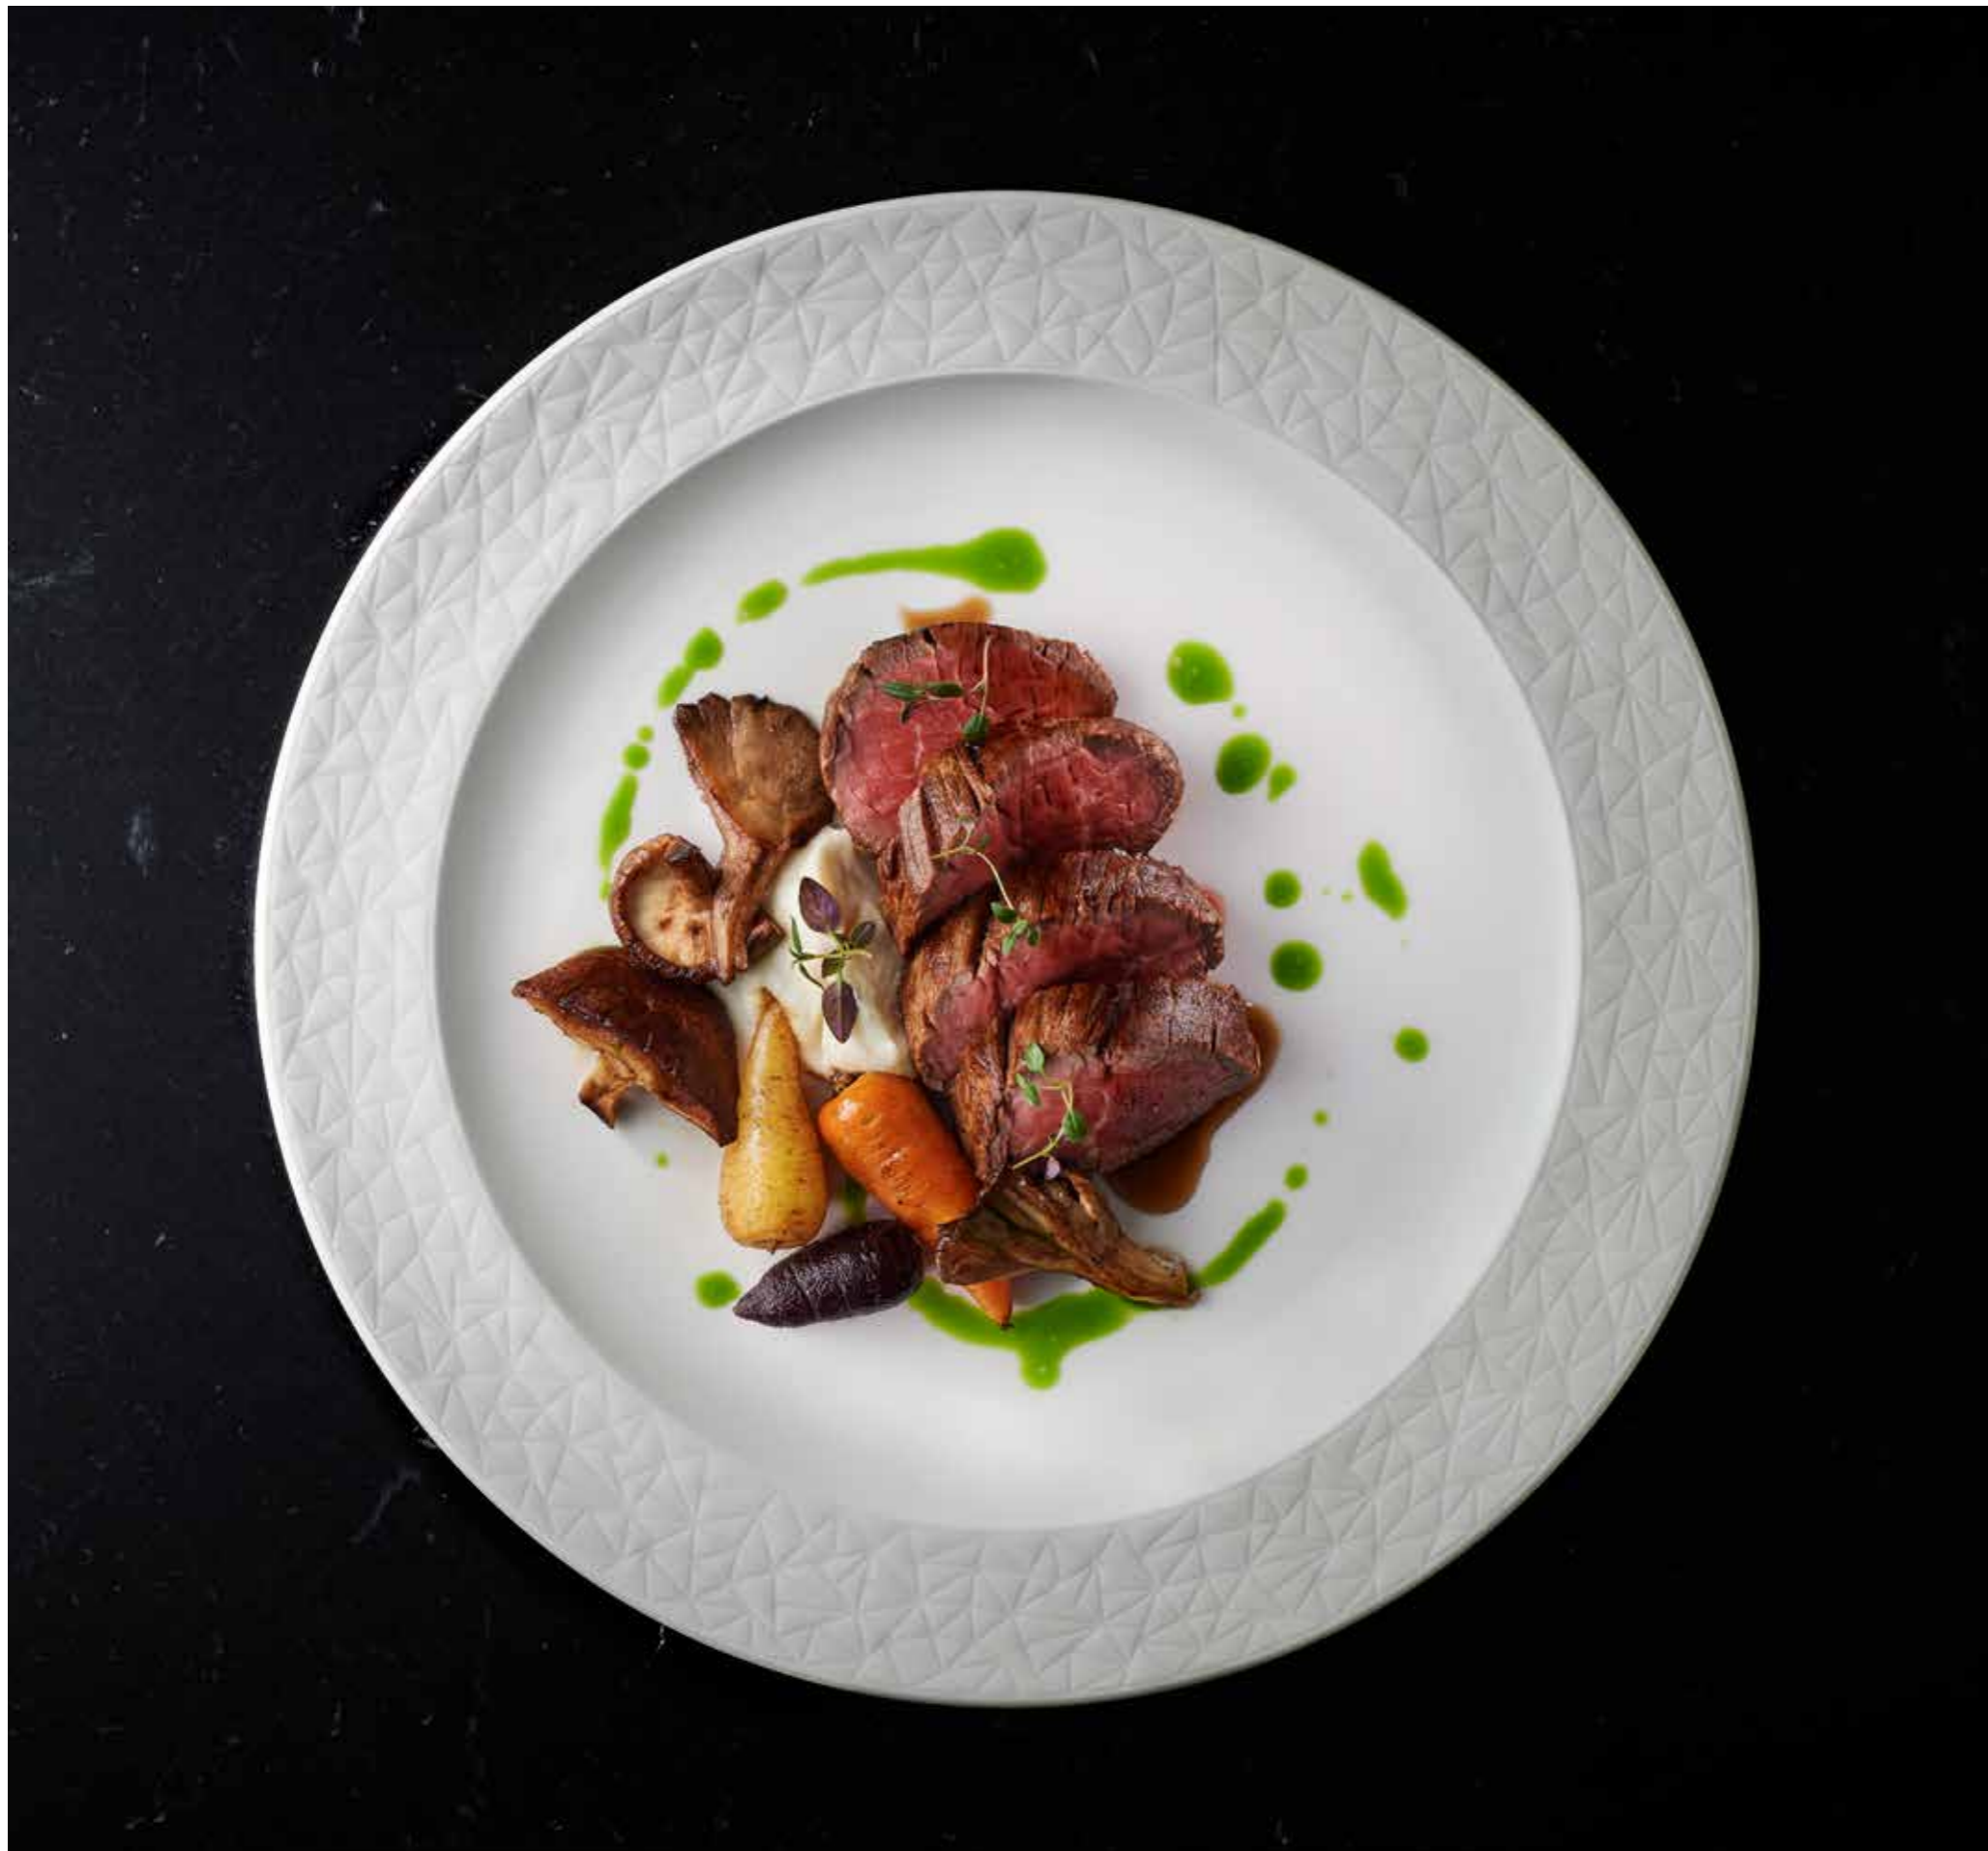

GF Items with a fully glazed foot

ALCHEMY®
performance fine china

Abstract

Contemporary Elegance

Designed for contemporary dining settings, Alchemy Abstract features a fresh geometrical embossment on white vitrified fine china. Alchemy Abstract is a high performing and functional collection, the added alumina in the fine china body enhances both strength and whiteness.