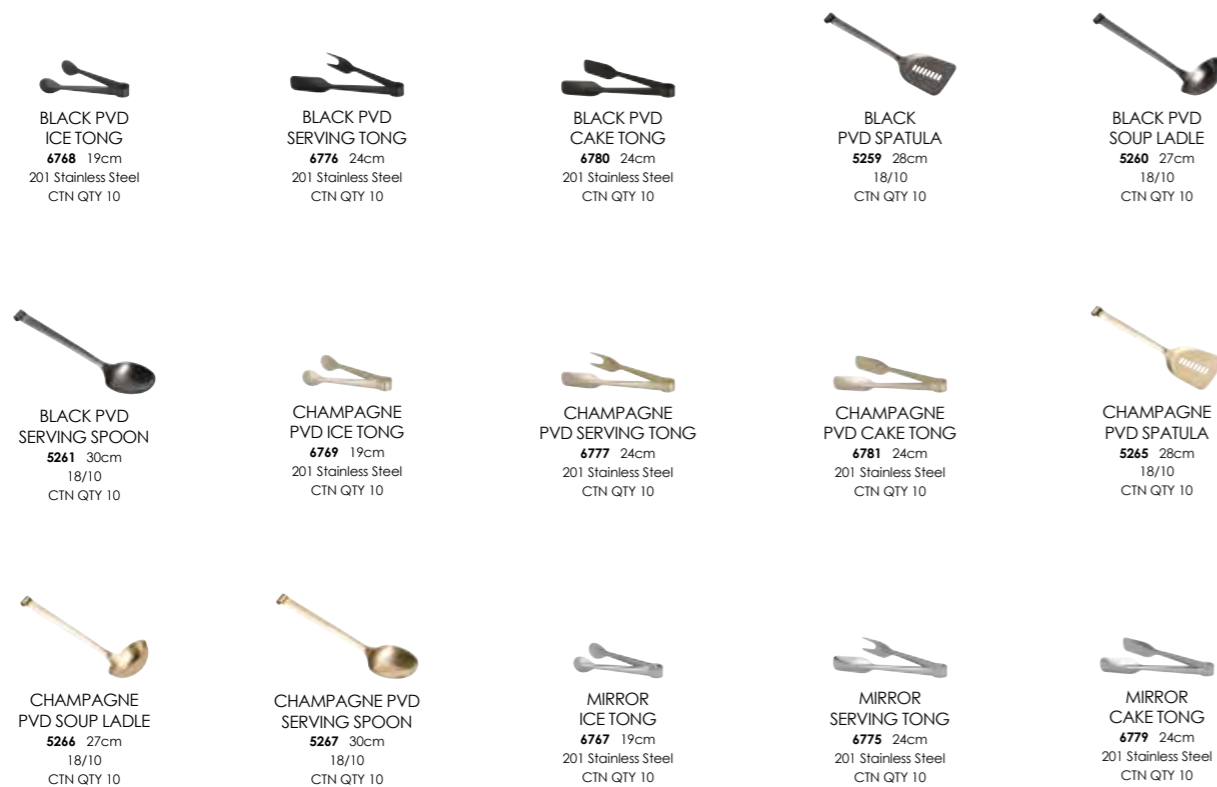

PVD Colour Utensils

To view our full collection visit www.churchill1795.com