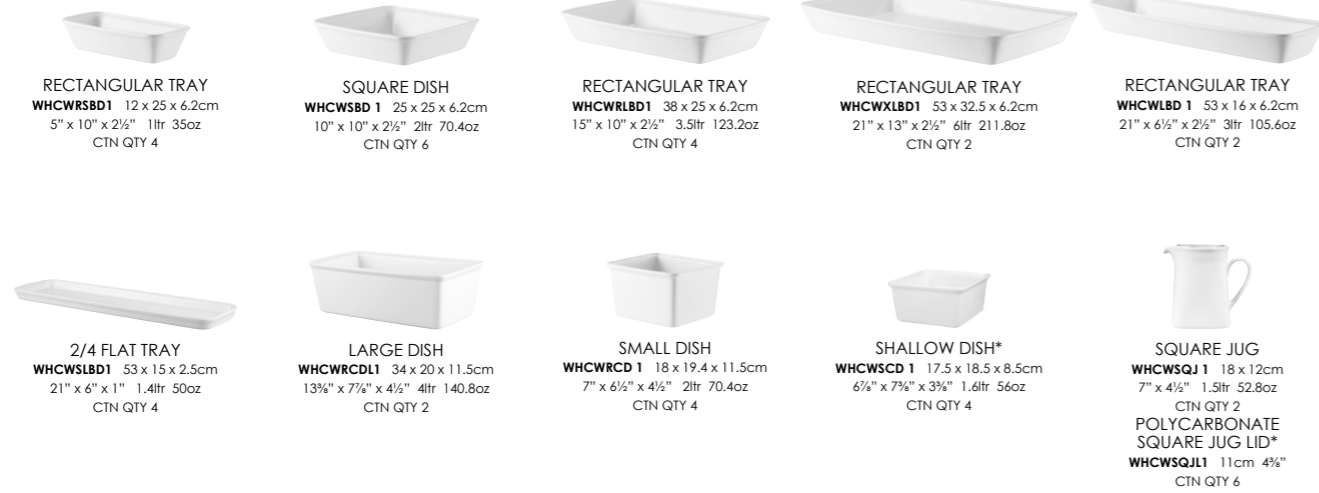

Hot Counter

Our range of cookware and hot counter pieces are expertly engineered to conduct and retain heat. Combining durability with exceptional thermal performance, these ceramic solutions are designed to enhance food service while maintaining the perfect serving temperature.

CHURCHILL® super vitrified Counter Serve

* 1/6 plastic lid to fit Large Dish is available from nationwide catering distributors.
*Polycarbonate lids are not available in the EU.

To view our full collection visit www.churchill1795.com