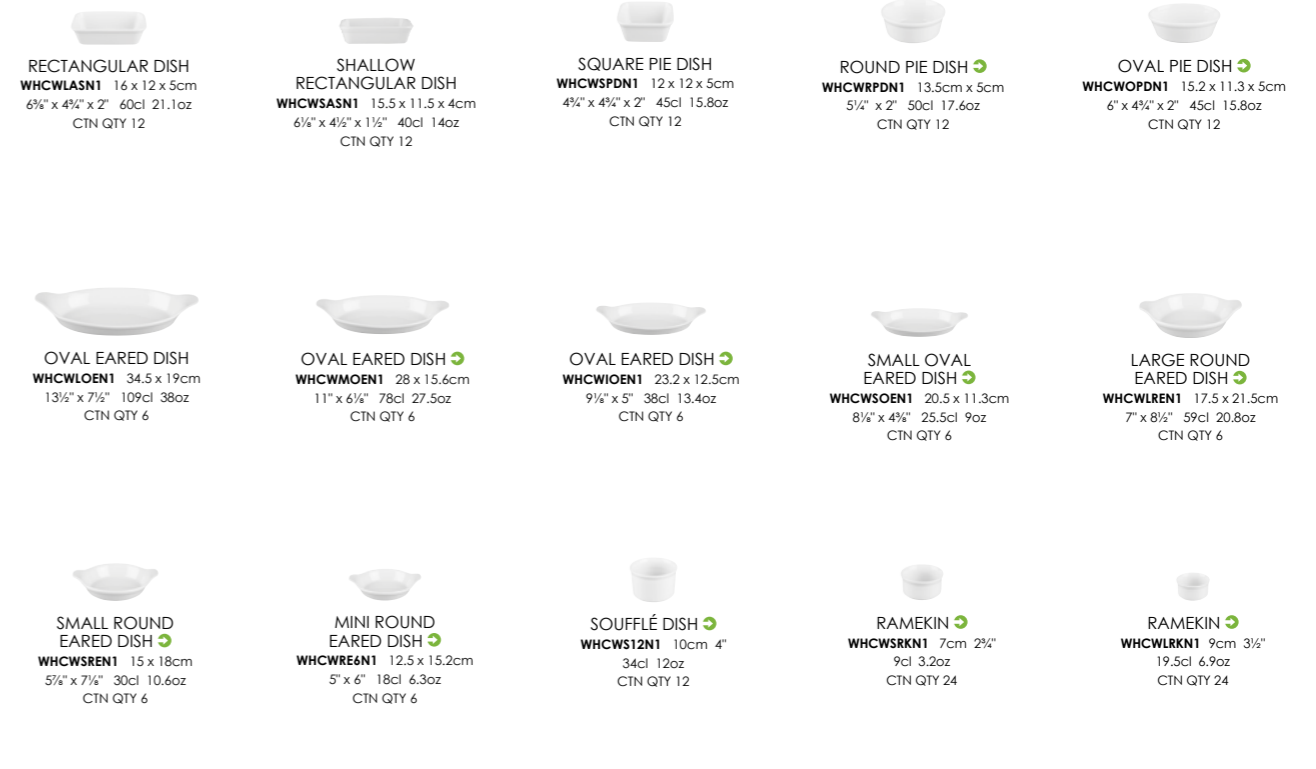

CHURCHILL® super vitrified Cookware

ENVISAGE® COLLECTION

Due to the nature of the once fired manufacturing process, the Envisage shapes have a polished biscuit foot. Look for this logo to signify a once fired piece.

To view our full collection visit www.churchill1795.com