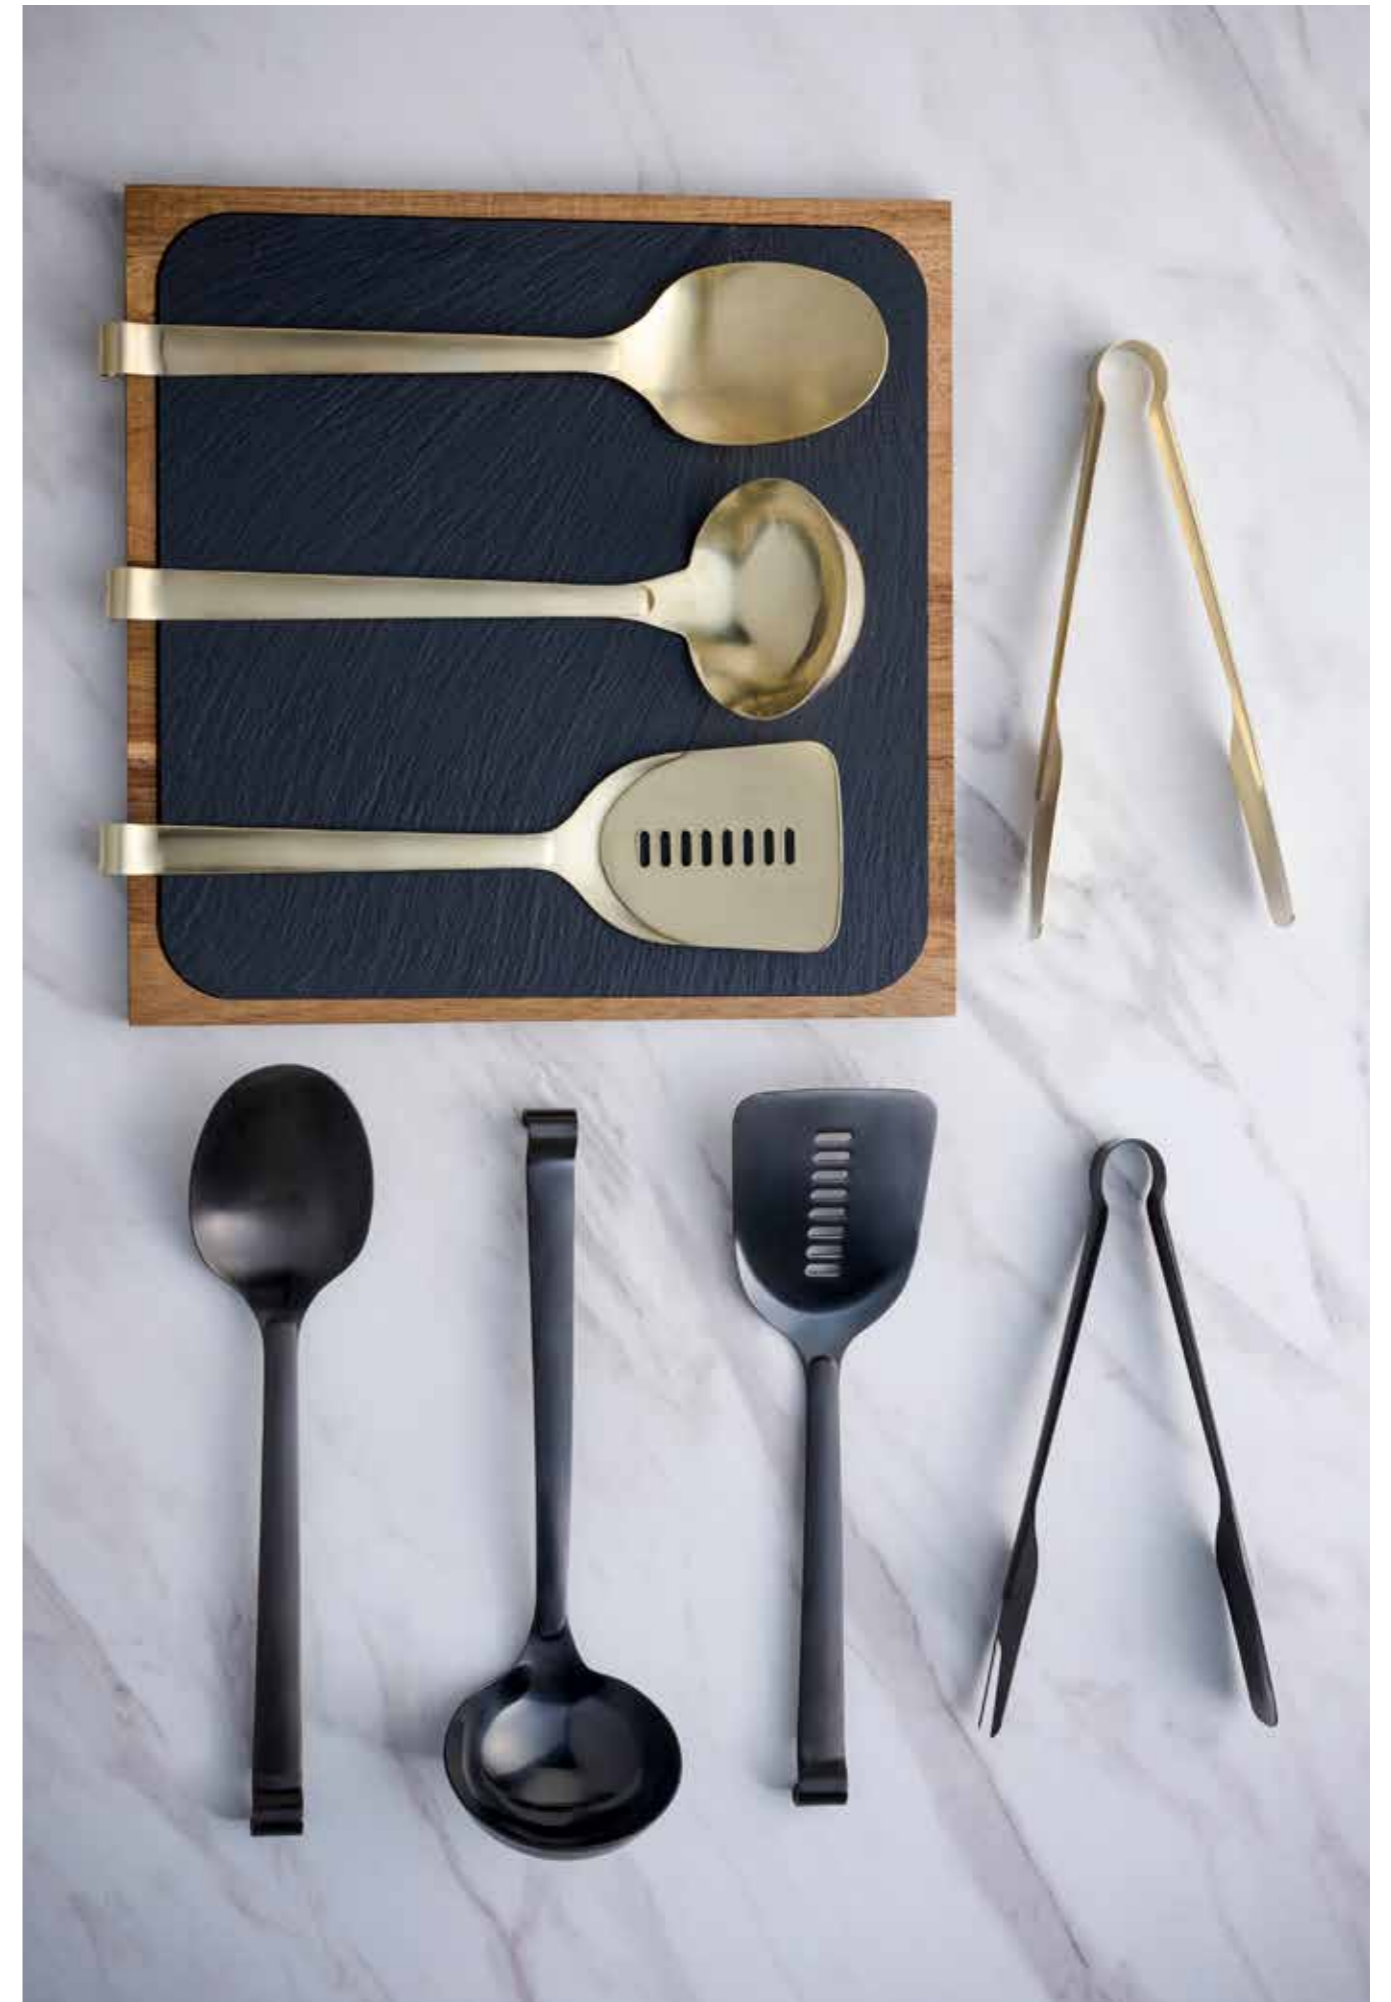

Buffet Utensils

Perfectly complete an eye-catching buffet display with stylish utensils from our partner brand Comas. Available in a variety of finishes, from classic mirror to more contemporary PVD coated pieces in Black and Champagne.

PVD Colour Utensils

To view our full collection visit www.churchill1795.com