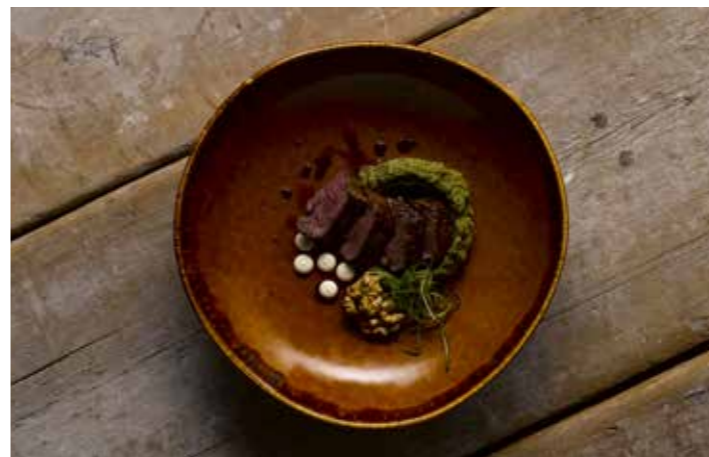

Harvest | Brown

Launched Summer 2019