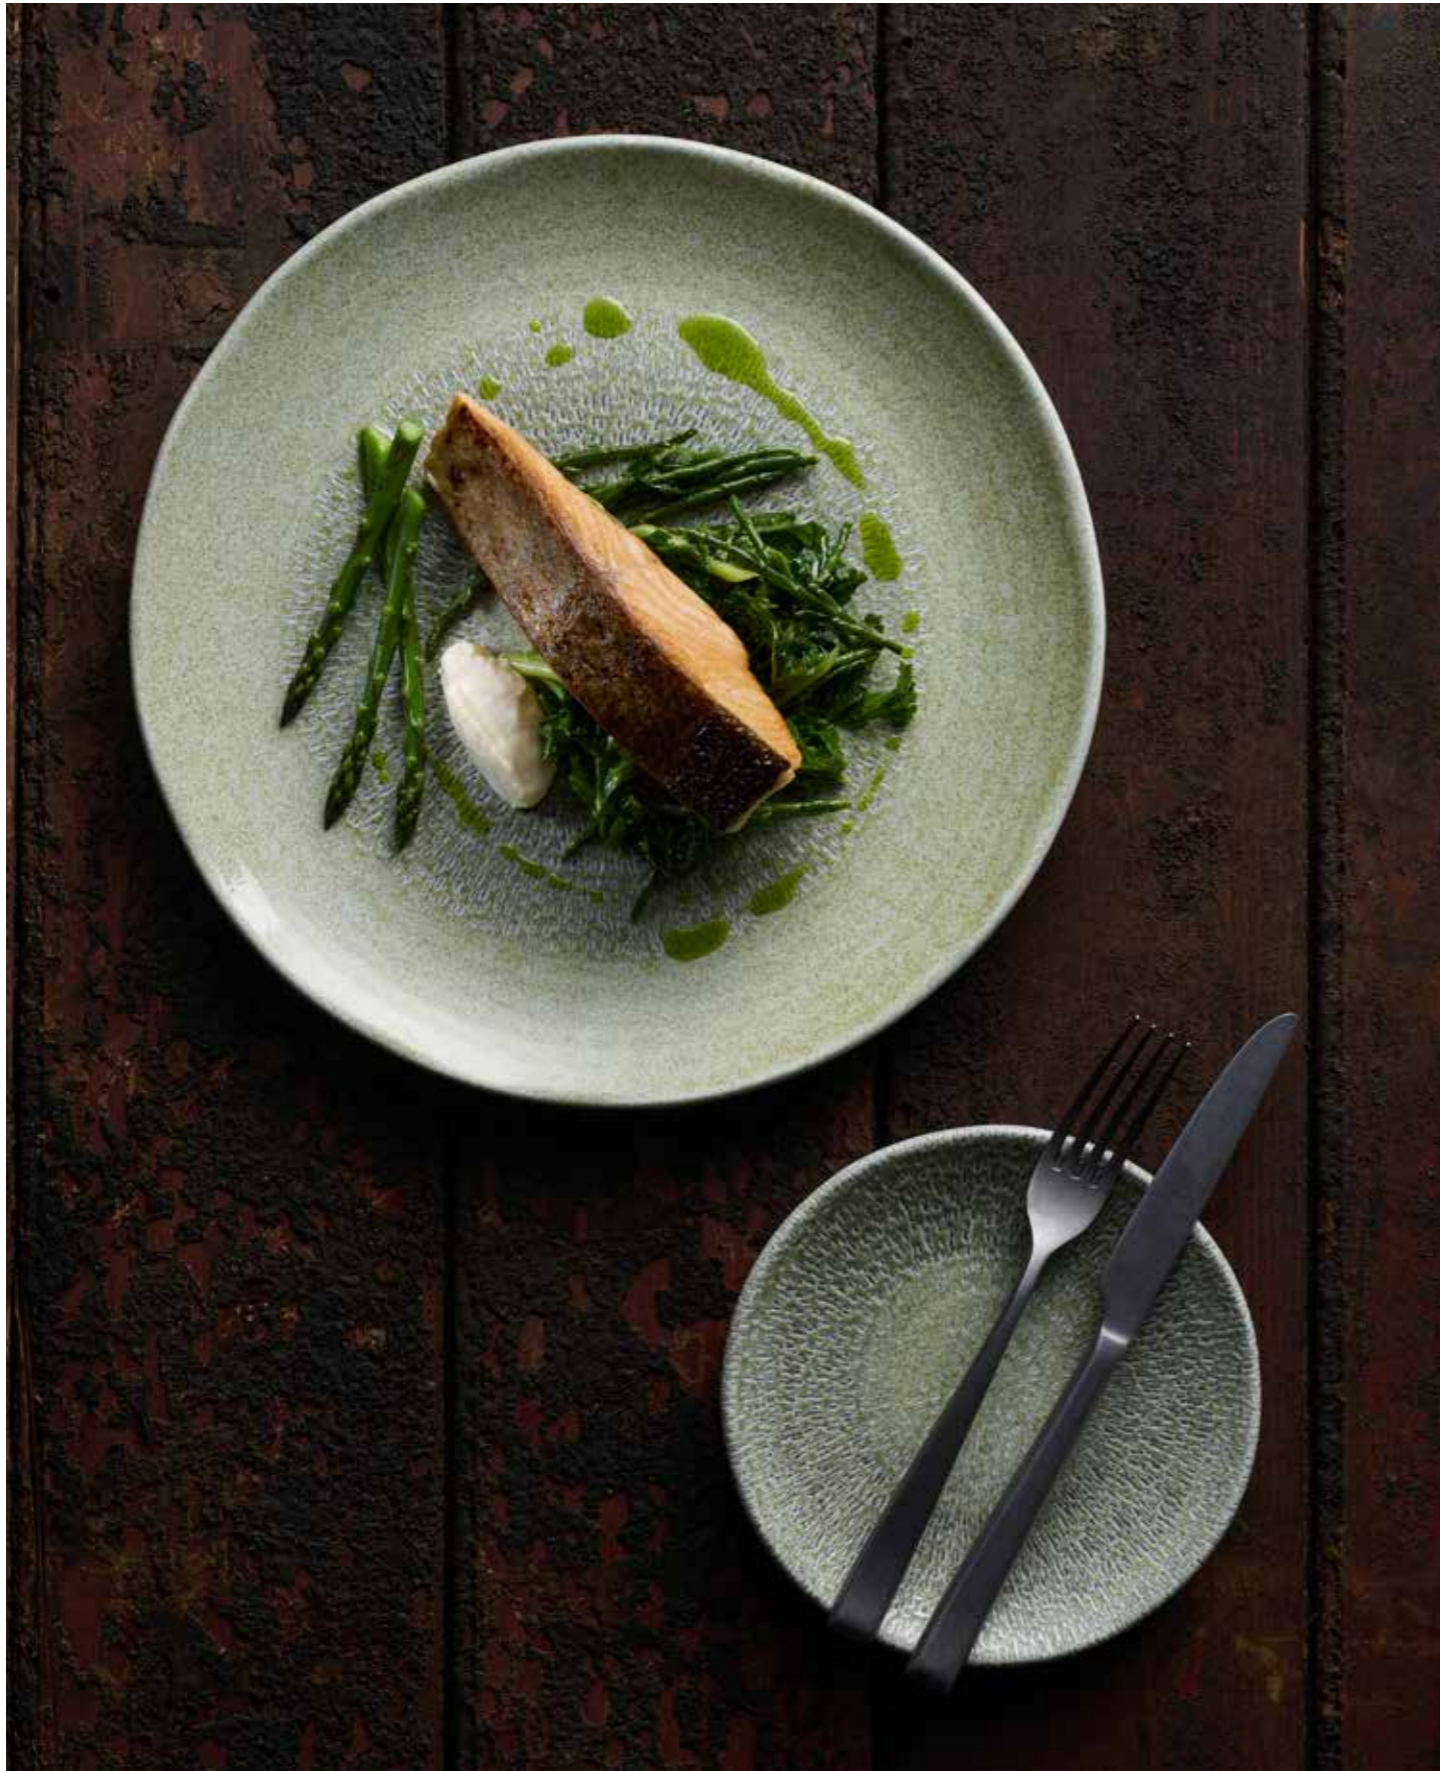

Harvest Grain | Speckled Green

Launched Summer 2023