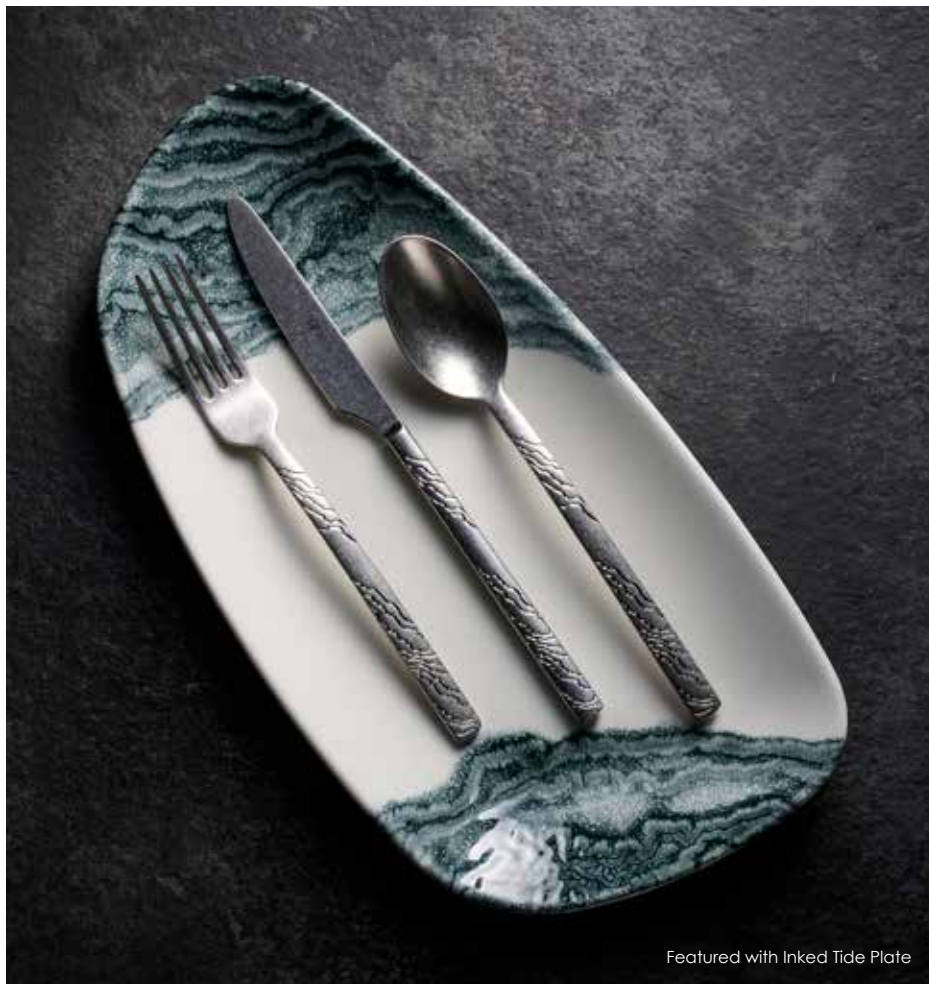

Tide Vintage

Featured on the Linear shape, this 18/10 cutlery collection showcases the intricate Tide embossment with a contemporary stonewash finish, perfectly complementing the Tide ceramic portfolio.

Featured with Inked Tide Plate