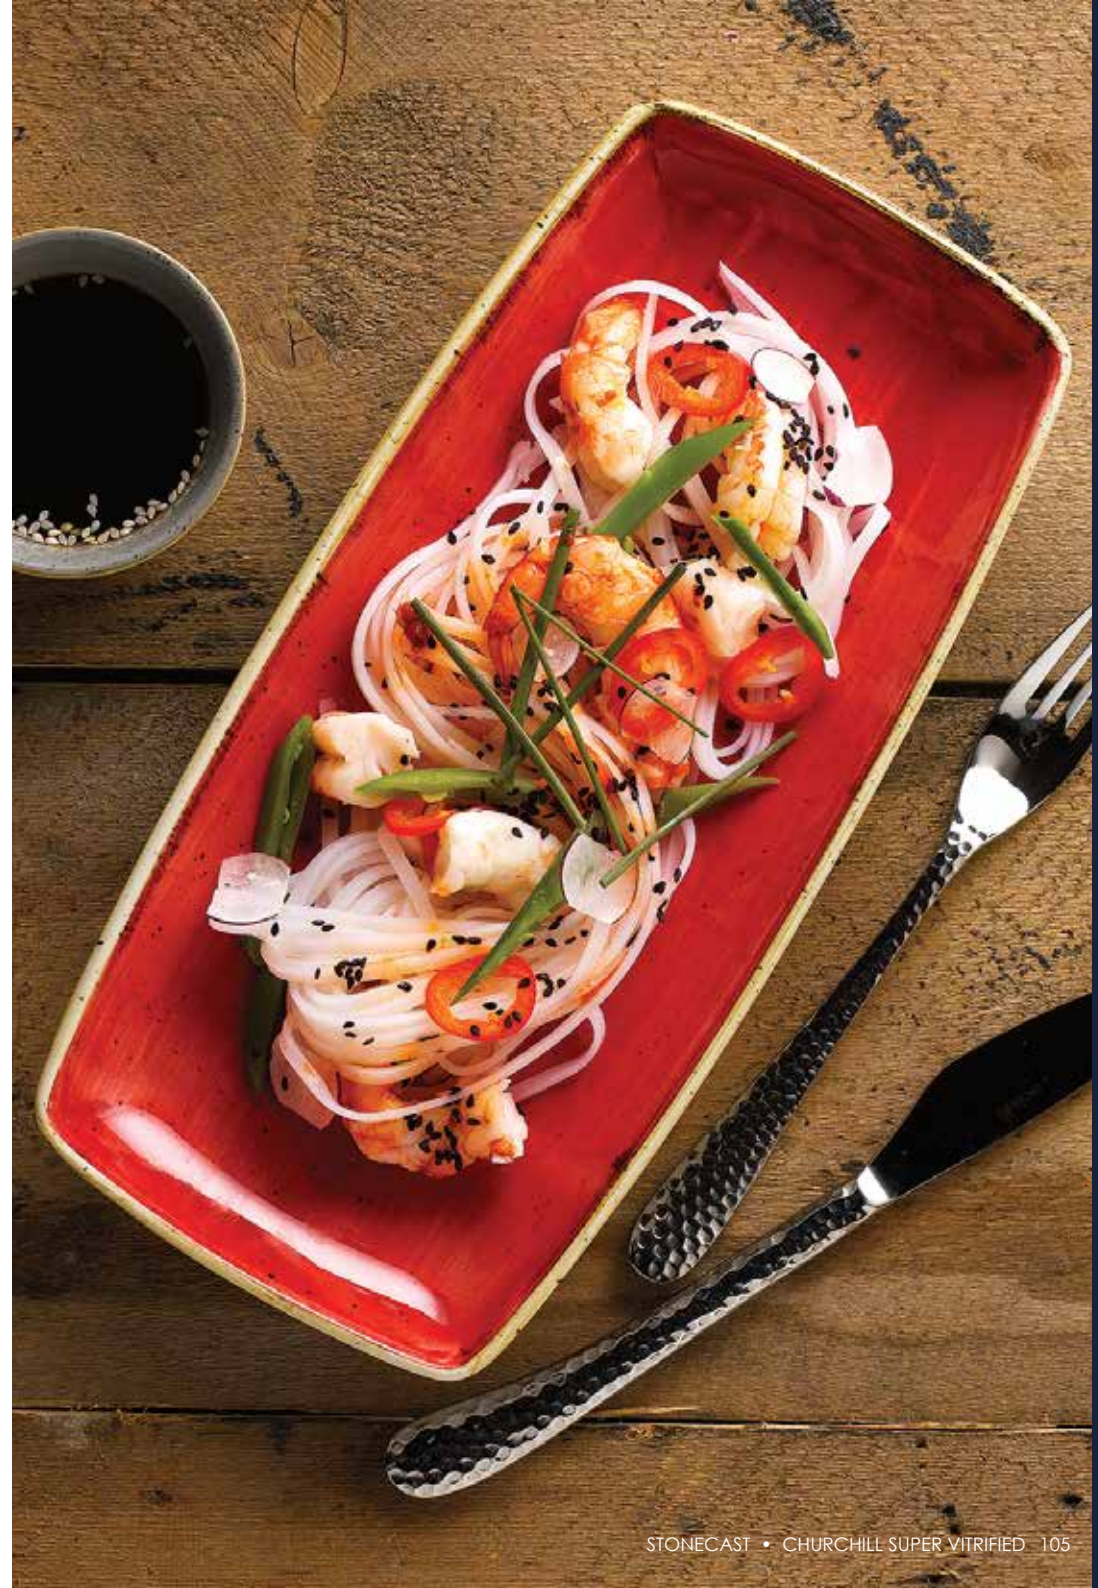

DEEP SQUARE PLATE
SBRSDS101 26.8cm 10½"
CTN QTY 6

OVAL PLATE
SBR SOP71 19.2 x 16cm
7½" x 6¼"
CTN QTY 12

CHURCHILL® super vitrified

Stonecast®

Stonecast Spice takes inspiration from the original Stonecast design, inspired by seasonal ingredients and combined with spices from around the world to enhance culinary creations.