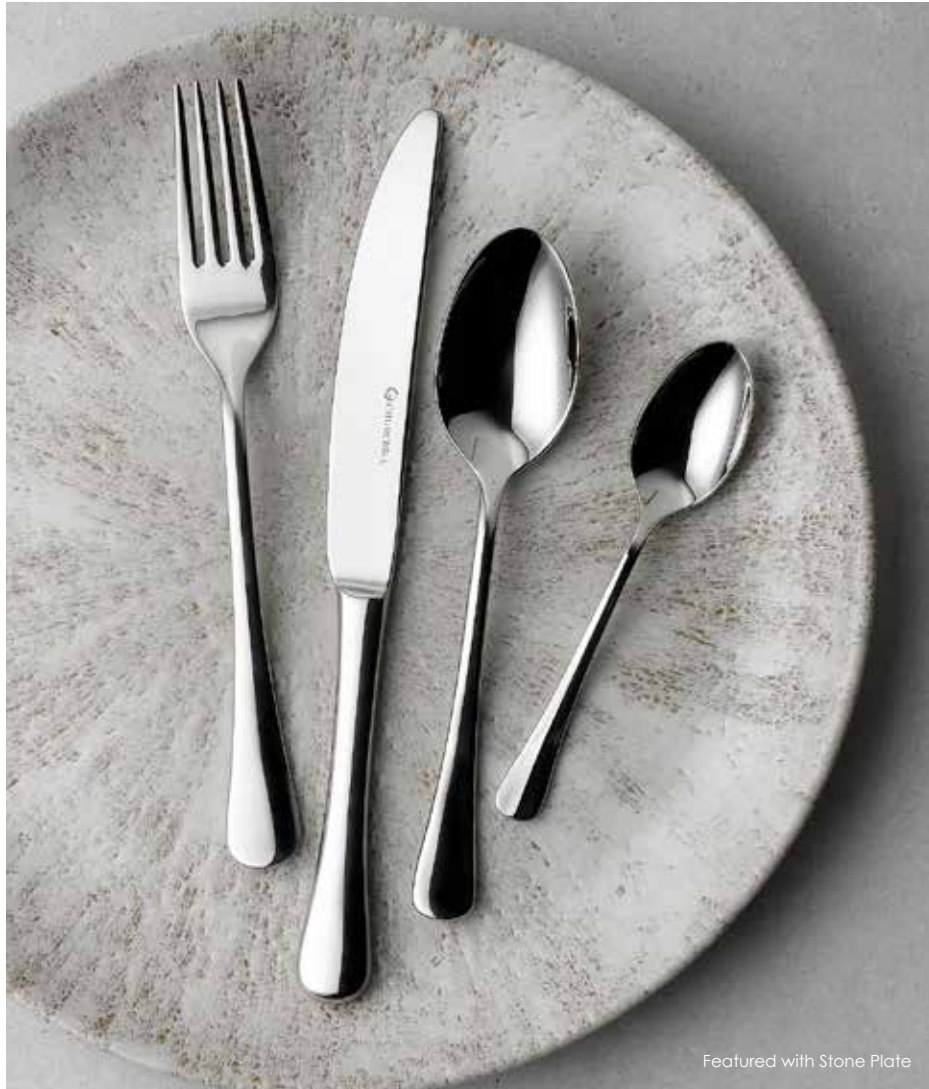

TEASPOON
TI TESP1 13.8cm
3mm
CTN QTY 12

DEMITASSE SPOON
TI DMSP1 11cm
2.5mm
CTN QTY 12

BUTTER KNIFE
TI BUKN1 19.3cm
7mm
CTN QTY 12

LATTEE SPOON
TI LASP1 19cm
3mm
CTN QTY 12

Tanner

NEW ADDITIONS

Soft and simplistic, Tanner cutlery shapes are stylish and ergonomically designed for comfort when holding. The contemporary and versatile design is ideal for both casual or premium dining, enhancing the dining experience and complementing the Churchill ceramics portfolio.